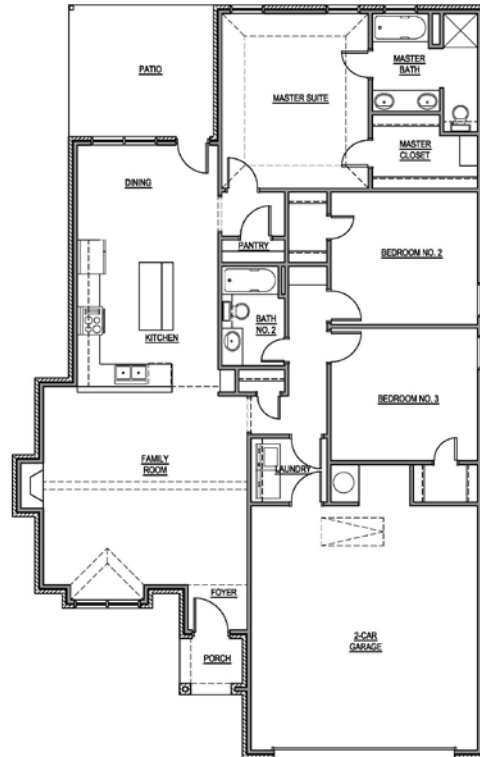

CRAIG RAY
CUSTOM HOMES

10330 Ave. X

1,665 SQ.FT. \$207,000.00

- Three bedrooms
- Two full bathrooms
- Custom cabinets throughout
- pantry
- Luxury master bath/shower
- Ship Lap Siding accents
- Large back patio
- Upgraded lighting, flooring and granite
- Cathedral ceiling throughout living area
- Oversized island in kitchen with granite top
- Large master closet with custom built-ins
- Energy star windows and appliances
- Two car garage